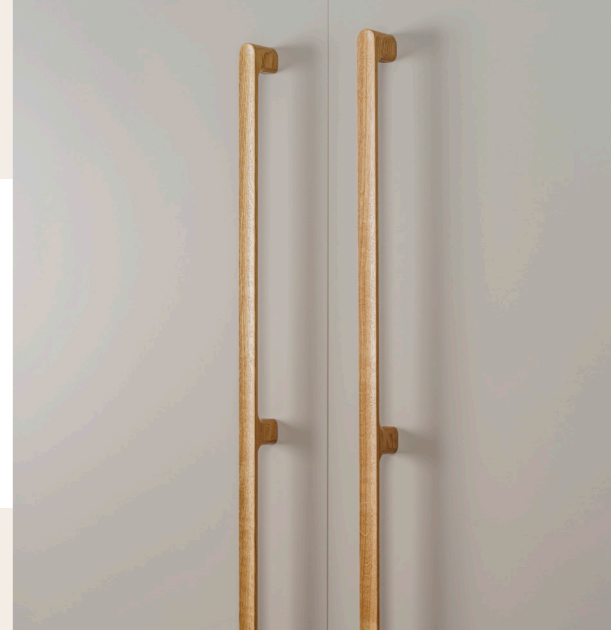

Door Hardware

Our door handles are perfect for integral interior design projects. They are characterized by their diameters greater than 20 mm that stand out for their aesthetic strength, becoming decorative pieces.

They come in back to back and also one side installation system.

- ① One side system
- ② Back to back system

Doors that integrate the beauty of wood

The long handles made of certified wood, in oak and matte black lacquered oak, fill the doors on which they are installed with personality and warmth. Its organic essence perfectly complements interior design projects that seek to integrate the beauty of natural materials into interior spaces.

 Certified wood

More information in the Viefe knobs and handles catalogue. Consult assembly instructions in our digital showroom www.viefe.presscloud.com

INTERFER

Luv Wood 0665 / 0671

WOOD

Designer: Kaschkasch

Model No.: 0665 / 0671

Finishes: OAK
WALNUT
OAK MATT
BLACK LACQUERED

Lengths: 418,5 / 1026,5 mm

Duo Big 0670 / 0668

ALUMINIUM + WOOD

Designer: Ilja Huber

For many years, traditional wood-turning mills were one of the most important industries in our region, the Ges Valley (Barcelona). Many of them specialised in the manufacture of games, similar to the legendary Burr puzzle with its refined shapes, which inspired the designer Ilja Huber to create the Duo handle.