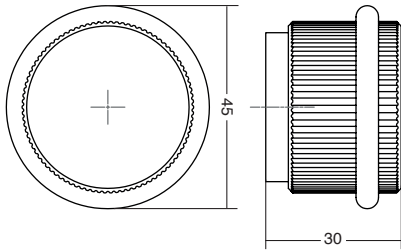

Diameter: 50 mm / Length: 100 mm

Fixation with screw or adhesive

Brushed dark brass

Rustic brass

Stainless steel look

Brushed black

Technical info on page 34

In line with recent trends

Fixation with screw or adhesive

8003 BUGGY ALUMINIUM Designer: Kaschkasch

L618	LM27	Ø	H	↓	☐
Brushed brass cava	Lava grey	47.1	46.6	1	12
8003047L618	8003047LM27				

Fixation with screw

8011 ARPA ALUMINIUM Designer: Viefe Studio

L24	L291	L30	L623	Ø	H	↓	☐
Stainless steel look	Brushed dark brass	Brushed black	Rustic brass	45	30	1	12
8011045L24	8011045L291	8011045L30	8011045L623				

Fixation with screw or adhesive

8007 LOW ALUMINIUM Designer: Hector Diego