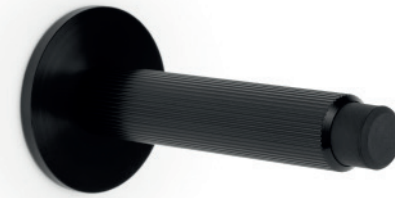

Far from being a conventional door stopper, Arpa Wall is installed onto the wall in the area where the door makes contact, providing a smooth and resistant surface to cushion the impact.

Elegant and lasting, this aluminum door stopper is the perfect choice to add style and provide protection for both doors and walls.

Model N°: 8013

Material: ALUMINIUM

Designer: VIEFE STUDIO

Finishes:

BRUSHED DARK BRASS

RUSTIC BRASS

STAINLESS STEEL LOOK

BRUSHED BLACK

Diameter: 50 mm / Length: 100 mm

Fixation with screw or adhesive

Brushed dark brass

Rustic brass

Stainless steel look

Brushed black

Technical info on page 34

In line with recent trends