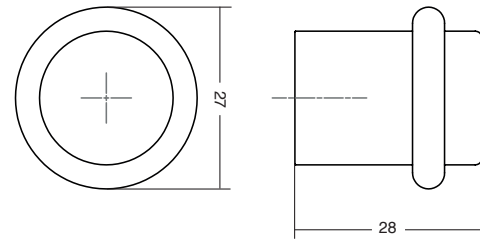

8009 GRAF ALUMINIUM Designer: Viefe Studio

L24	L291	L30	Ø	H	↓	☐
Stainless steel look	Brushed dark brass	Brushed black	27	28	1	12
8009027L24	8009027L291	8009027L30				

Fixation with screw