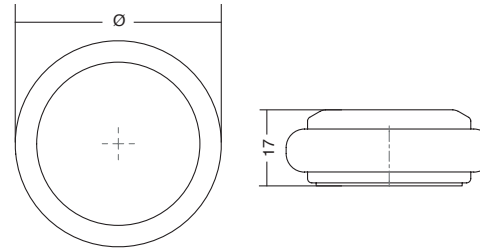

8007 LOW ALUMINIUM Designer: Hector Diego

L618	LM27	Ø	H	↓	☐
Brushed brass cava	Lava grey	48	17	1	12
8007048L618	8007048LM27				
8007068L618	8007068LM27	68	17	1	12

Fixation with screw or adhesive