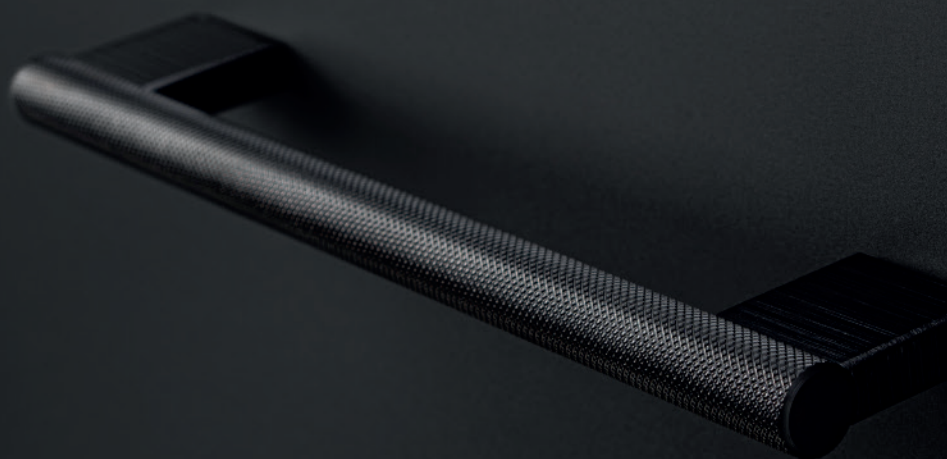

VIEFE SERIES

better together

There are things which work better together

Our decorative accessories for example. This is where the origins of the Viefe series comes from which encompasses products from all our lines under the same design: **knobs, handles, wall hooks and door stoppers**. We create them thinking about integrated design projects which seek to create a harmonious atmosphere using accessories with a common style.

Each Viefe series brings a singular concept to its space.