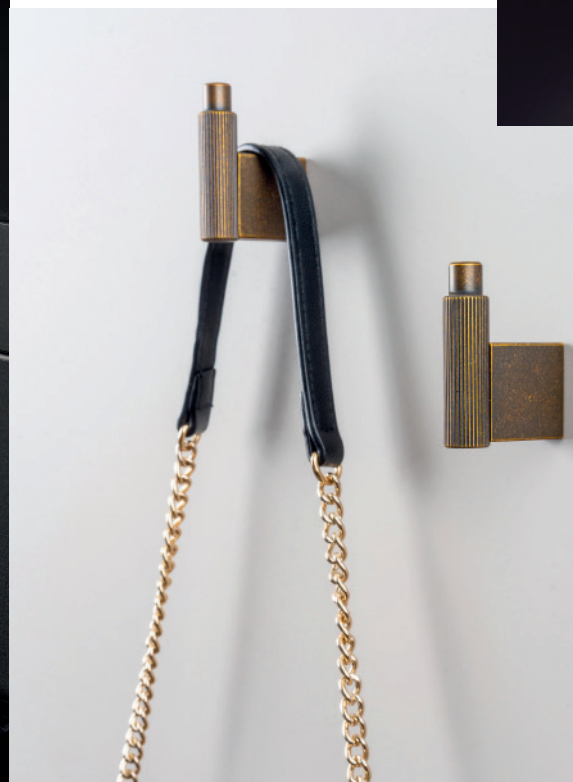

The Arpa wall hooks allow you to create sophisticated compositions on any type of wall.