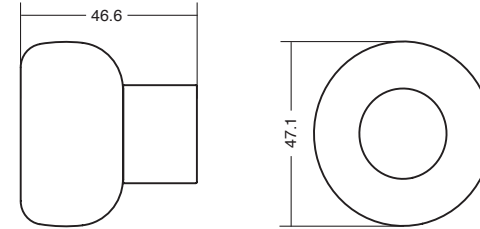

8003 BUGGY ALUMINIUM Designer: Kaschkasch

L618	LM27	Ø	H	↓	☐
Brushed brass cava	Lava grey	47.1	46.6	1	12
8003047L618	8003047LM27				

Fixation with screw