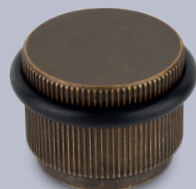

Viefe®

DANCING
ON THE
FLOOR

index

ARPA WALL / 6
ARPA / 10
PUK / 14
BUGGY / 18
LOW / 20
GRAF / 24
VIEFE SERIES / 28
**TECHNICAL
INFORMATION / 32**

DANCING ON THE FLOOR

Creativity without limits

Door stoppers are the start of a new dance for Viefte. Their addition helps us to widen our range of accessories and explore a part of the world of decorative surroundings which we hadn't yet discovered: floors for all types of surroundings. Our objective is to fill them with design and enhance their image taking it to the next level.