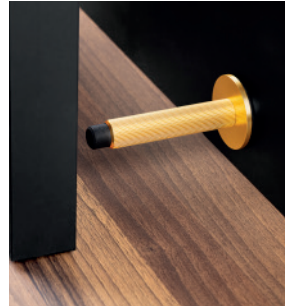

8013 ARPA WALL ALUMINIUM Designer: Viefe Studio

L24	L291	L30	L623	Ø	H	↓	☐
Stainless steel look	Brushed dark brass	Brushed black	Rustic brass	50	100	1	12
8013103L24	8013103L291	8013103L30	8013103L623				

Fixation with screw or adhesive