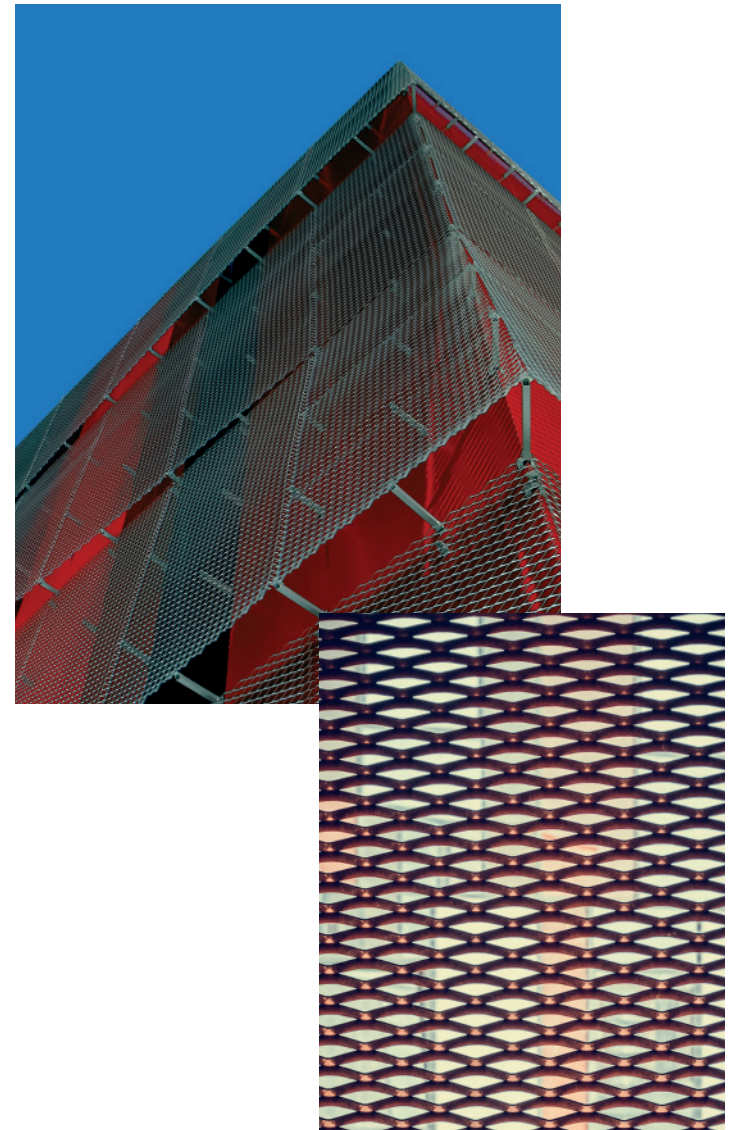

Lava grey

GRAF

Elegant industrial minimalism

Maintaining its minimalist industrial identity, Viefe Studio has been inspired by the mesh and architectural structures which distinguish the large foundries, such as those in San Francisco, to create the Graf door stopper.