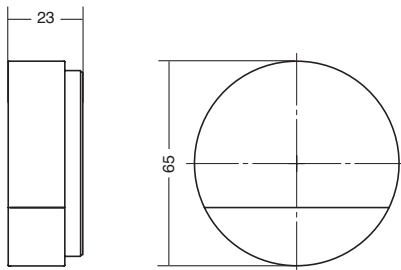

8002 PUK WOOD Designer: Kaschkasch

W16	W17	WM2	Ø	H	↓	☐
Oak	Walnut	Ash matt black lacquered	65	23	-	12
8002065W16	8002065W17	8002065WM2				

Fixation with adhesive