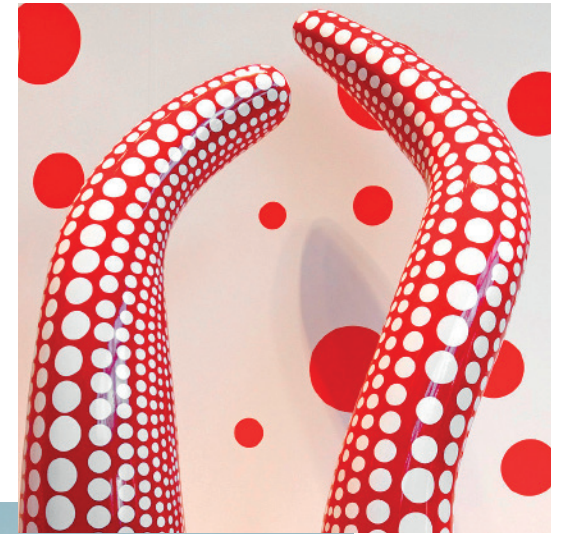

Artistic circles

The reinterpretation of Yayoi Kusama's iconic circles by Kaschkasch when creating the Puk door stopper is a demonstration of how art and design can find synergy to create unique pieces. In this case, the German design studio has captured the essence of Kusama's work which is characterized by the use of repetitive patterns of spots and circles. Puk takes the functionality of door stops to a new dimension.