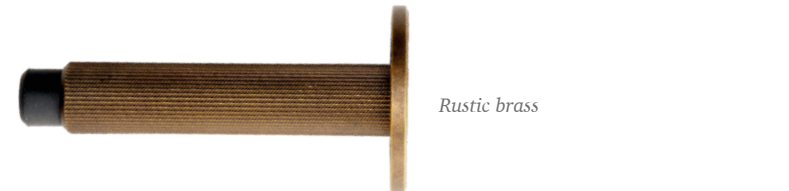

Diameter: 50 mm / Length: 100 mm

Fixation with screw or adhesive

Brushed dark brass

Rustic brass

Stainless steel look

Brushed black

Technical info on page 34

In line with recent trends