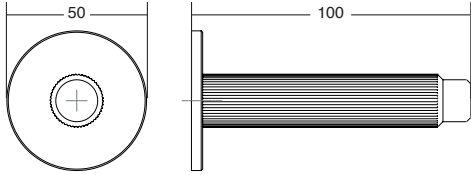

8013 ARPA WALL ALUMINIUM Designer: Viefe Studio

L24	L291	L30	L623	Ø	H	↓	☐
Stainless steel look	Brushed dark brass	Brushed black	Rustic brass	50	100	1	12
8013103L24	8013103L291	8013103L30	8013103L623				

Fixation with screw or adhesive